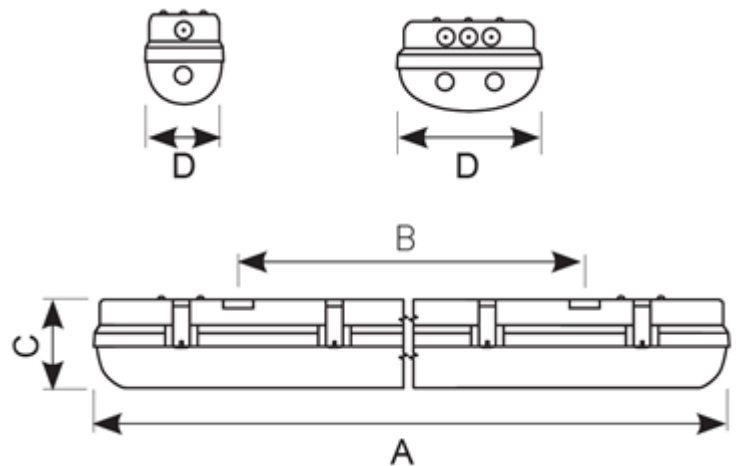

Tornado IP65 LED Non-Corrosive 30W LED Grey

Product Datasheet

Description

LED Performance allows point-to-point replacement of existing fluorescent luminaires

Light output exceeds performance of T8 and T5 fluorescent

Unique luminaire fixing clip design allows option of mounting onto BESA box

Lockable heavy-duty stainless steel clips supplied as standard for added safety and security

Self-test emergency as standard

LED lifespan L70 35,000 hours

Non-dimmable

Supplied c/w integral driver

Code	Description	Lamp
ATORLED5	30W	LED
LED Information		
Total (Watts)	30W	
Lumens Delivered	3240lm	
Lm/W	108 Lm/W	
CRI	Ra 80	
CCT	4000K	
Input	230V	
Beam Angle (Degrees)		
Options		
/M3	Emergency	
/MWS	Integral Microwave Sensor	

Image not found.

$$A = 1566 \quad B = 960 \quad C = 74 \quad D = 85$$